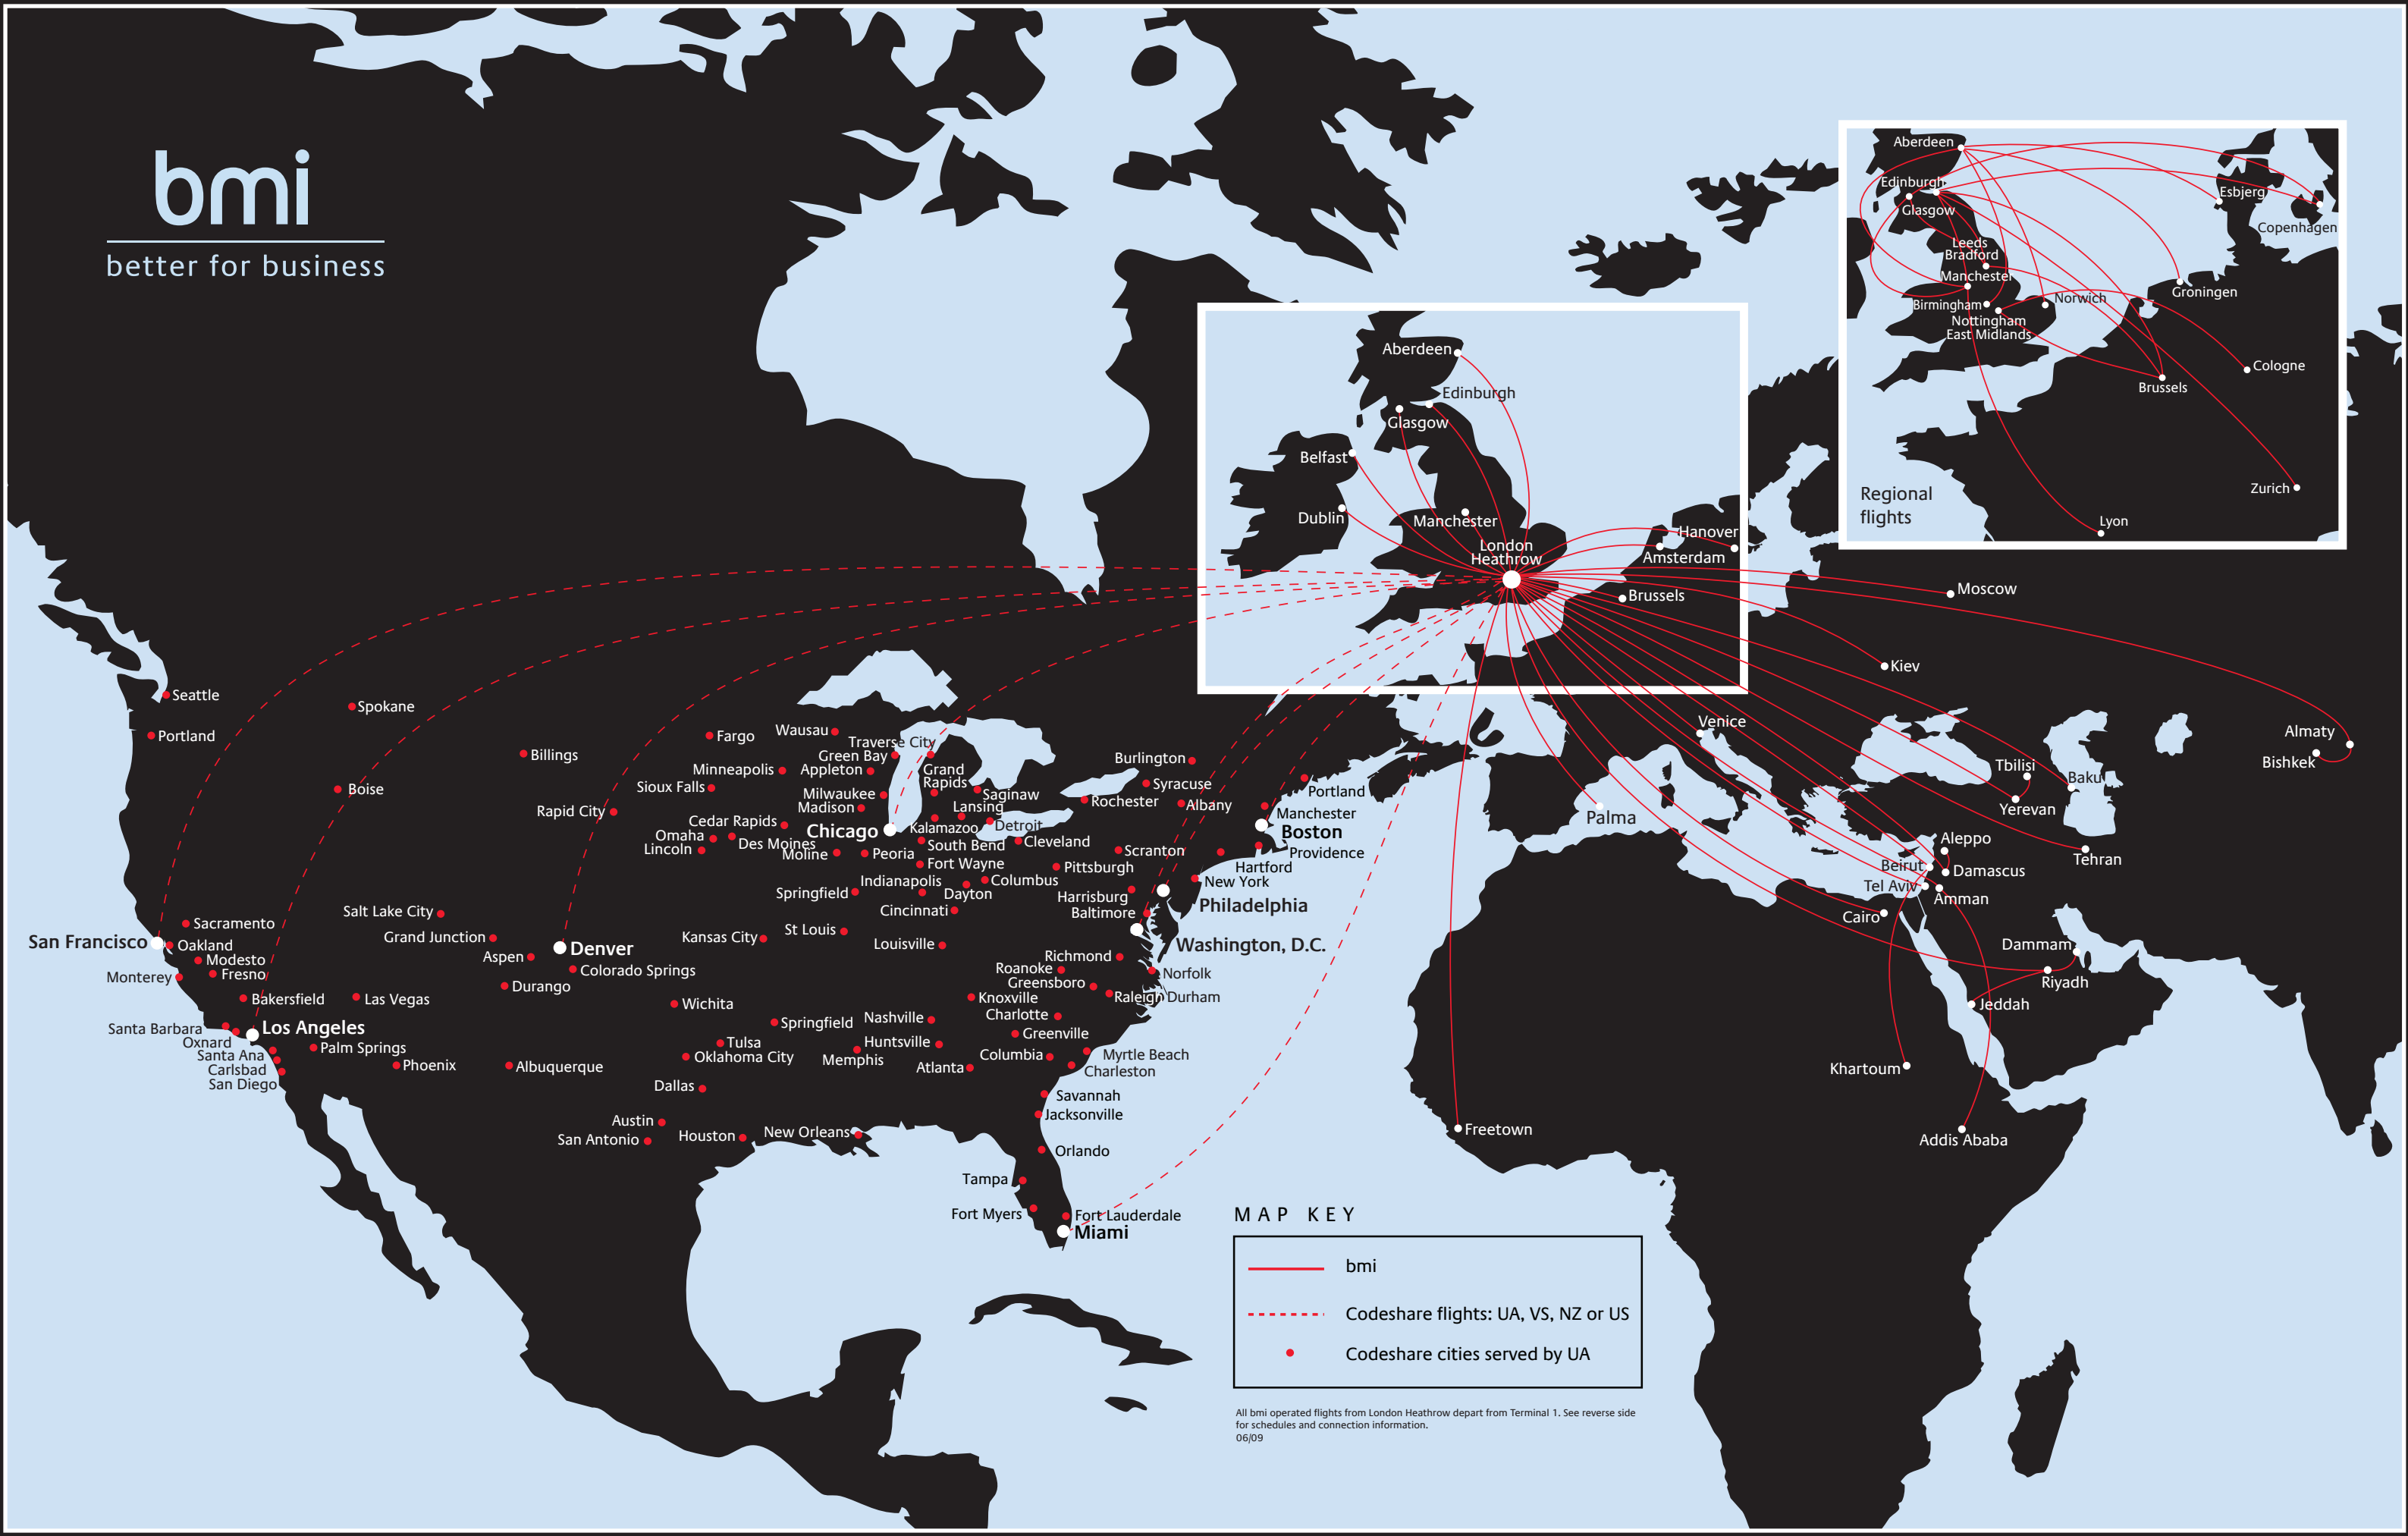

bmi

better for business

MAP KEY

- bmi
- - - Codeshare flights: UA, VS, NZ or US
- Codeshare cities served by UA

All bmi operated flights from London Heathrow depart from Terminal 1. See reverse side for schedules and connection information.
06/09